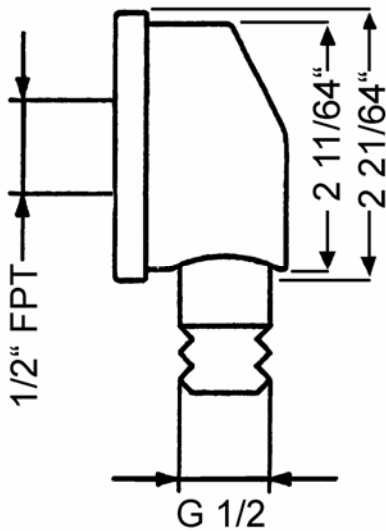

HANSAVANTIS Wall Connection Elbow 5252 0100 0017

Product Specification

Wall connection elbow
1/2" FPT wall connection
1/2" hose connection

Finishes Offered:
Chrome