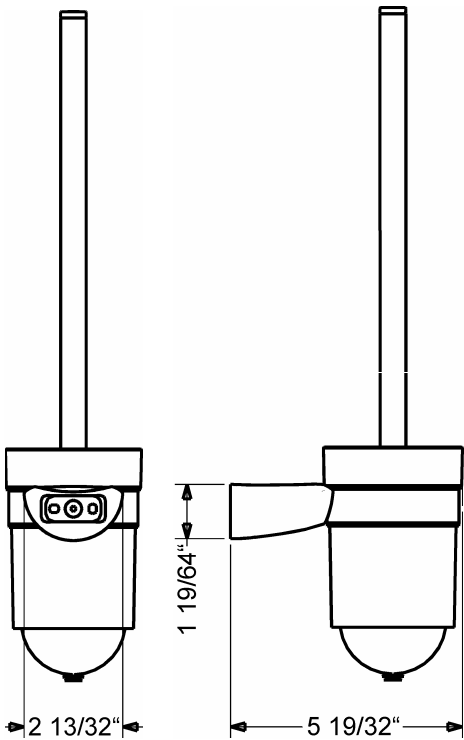

## HANSAMOTION Toilet Brush Set 5381 0900 0017

### Product Specification

Toilet brush set  
White matte glass

**Finishes Offered:**  
Chrome