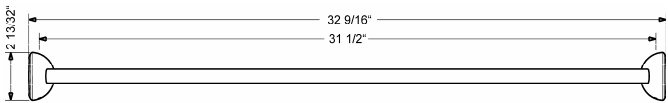

HANSAMOTION Bath Towel Bar 5375 0900 0017 31 1/2" Length

Product Specification

Bath towel bar

Finishes Offered:
Chrome