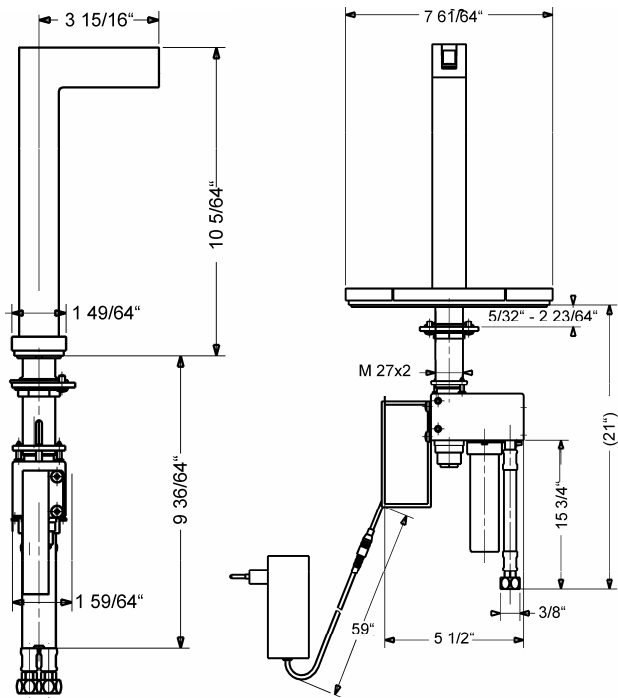

HANSACANYON Electronic Basin Mixer 0761 2201 0017

Product Specification

Electronically controlled single hole
temperature pre-select basin mixer
Adjustable water temperature
Grid drain
*Chromduratec finish
Flexible supply lines

Flow Rate:
1.2 gpm@60 psi

Finishes Offered:
Chrome

*Chromduratec:
Extremely durable ceramic coating in
combination with a galvanic platen metal coating
for optimal protection against attrition