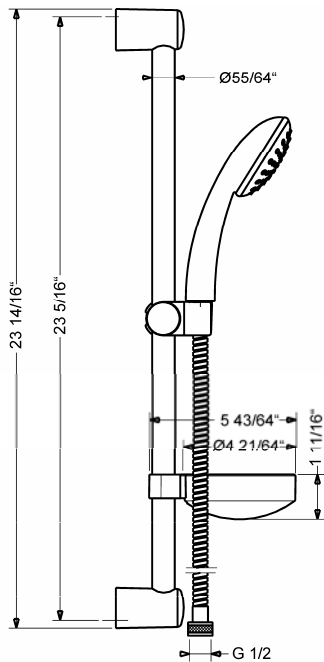

HANSABASICJET Sliding Wall Bar Kit 4478 0110 0017

Product Specification

Sliding wall bar kit
HANSABASICJET wall bar 24"
HANSABASICJET 1 hand shower
HANSAJET shower hose, 63
With soap dish

Finishes Offered:
Chrome