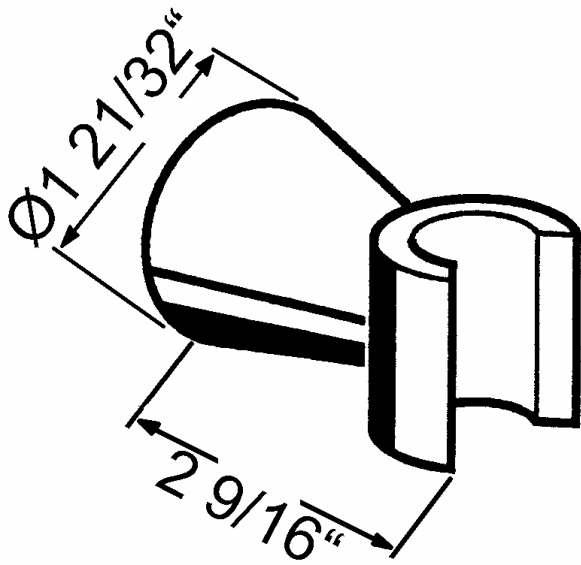

HANSA Wall Mounted Hand Shower Holder 5181 0900 0017

Product Specification

Wall mounted hand shower holder
Fixed

Finishes Offered:
Chrome