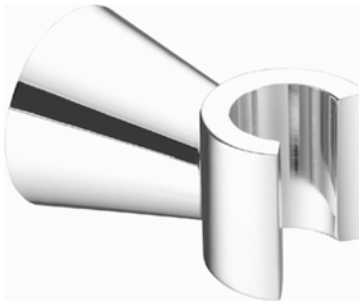

HANSA Wall Mounted Hand Shower Holder 5181 0900 0017

Product Specification

Wall mounted hand shower holder
Fixed

Finishes Offered:
Chrome