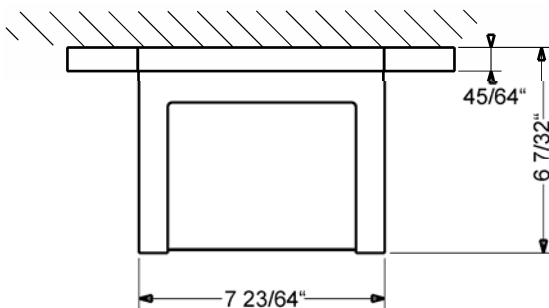

HANSACANYON Electronic Bath Mixer 0766 2101 0017

Product Specification

Trim kit for electronically controlled temperature pre-select bath mixer with integrated shut-off valve with diverter - automatic shower to bath reset
Adjustable mix water temperature

Flow Rate:

6 gpm@60psi

Finishes Offered:

Chrome

*Rough in valve 0770 0100 and concealed power supply unit 5828 0100 sold separately

**For code compliance use with remote pressure balance valve 0203 0100 0017