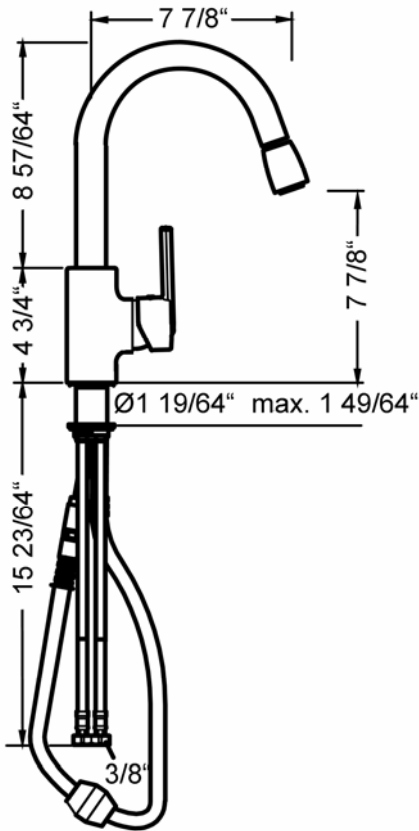

HANSACUISINE Kitchen Pull-Down 5493 2213 0017

Product Specification

Single hole, side lever mixer with high arc swivel spout and pull out aerator

Flow Rate:
2.2 gpm@60psi

Finishes Offered:
Chrome