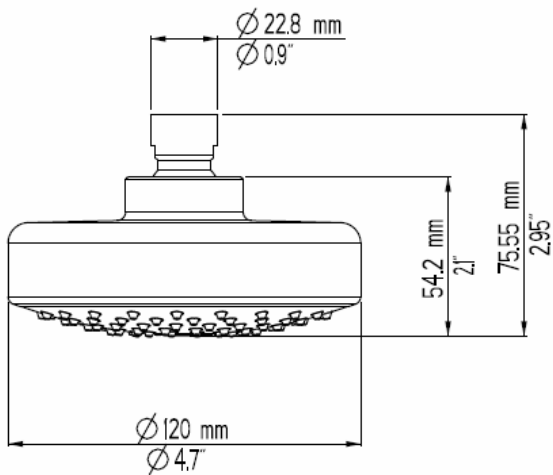

HANSATECHNOJET Shower Head

5440 0100 0017

Product Specification

Shower head (1 function)

Flow Rate:
2.5gpm@80psi

Finishes Offered:
Chrome