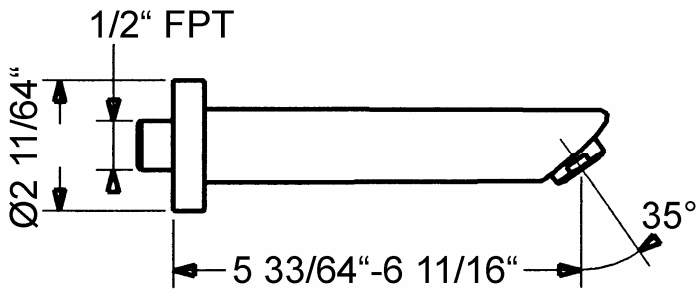

HANSAVANTIS Tub Spout 5250 2100 0017

Product Specification

Wall mount tub spout, 1/2" FPT
Projection $6\ 3/4'' - 5\ 1/2''$ (can be shortened)

Finishes Offered:
Chrome