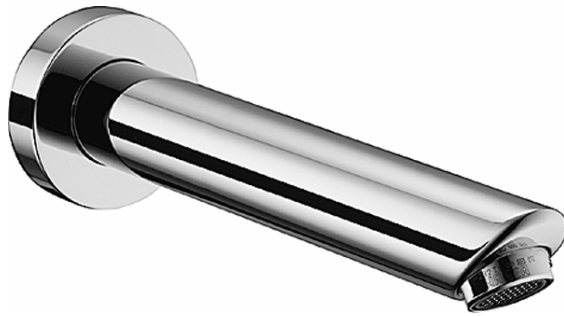

HANSAVANTIS Tub Spout 5250 2100 0017

Product Specification

Wall mount tub spout, 1/2" FPT
Projection $6\ 3/4'' - 5\ 1/2''$ (can be shortened)

Finishes Offered:
Chrome