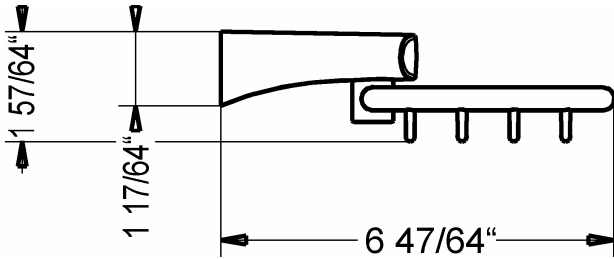

HANSARONDA Style Wire Sponge or Soap Dish 4380 0900 0017

Product Specification

Wire sponge or soap basket

Finishes Offered:

Chrome