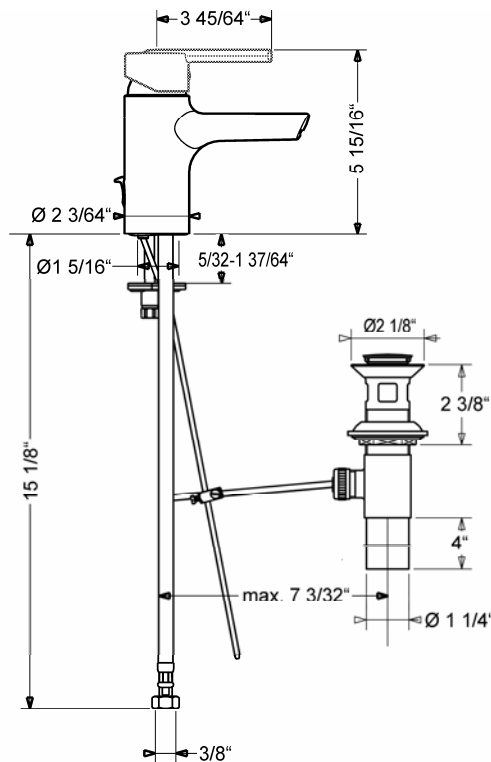

HANSARONDA Style Basin Mixer 4302 2203 0017

Product Specification

Single hole single lever basin mixer
with matte glass lever
with HANSAFLOW cascade stream spout
Pop-up waste
Flexible supply hoses

Flow Rate:
2.2 gpm @ 60psi