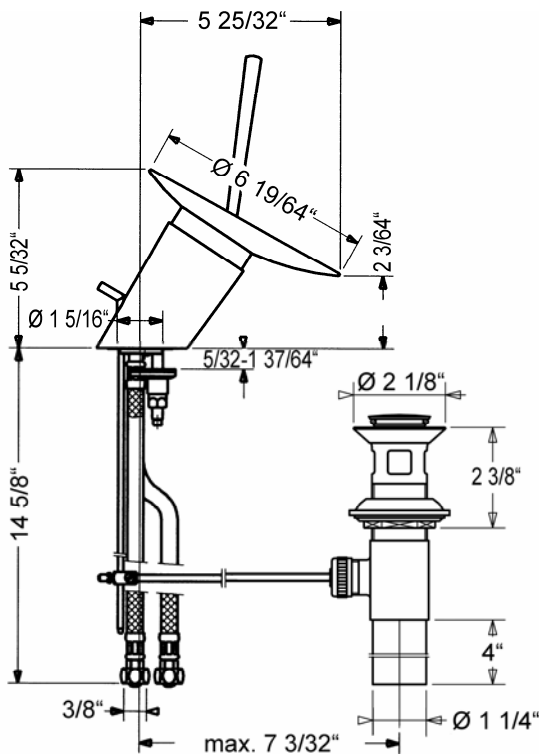

## HANSAMURANO Basin Mixer 5606 3201 7817

### Product Specification

Single hole, single lever basin / bidet mixer  
Pop-up waste  
Flexible supply hoses  
\*\*\*Glass dish Hansapermatec coated

**Flow Rate:**  
2.2 gpm @ 60psi

**Finishes Offered:**  
Chrome, glass clear