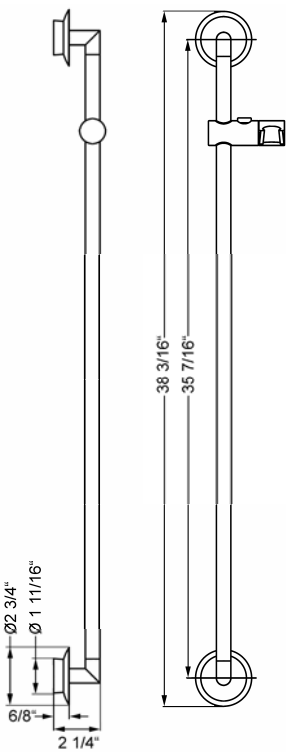

HANSAMURANO Sliding Wall Bar Kit 5619 0190 0017

Product Specification

Sliding wall bar kit
HANSAMURANO sliding wall bar 36"
Hand shower (3 spray modes)
HANSAJET shower hose, 63"

Finishes Offered:

Chrome