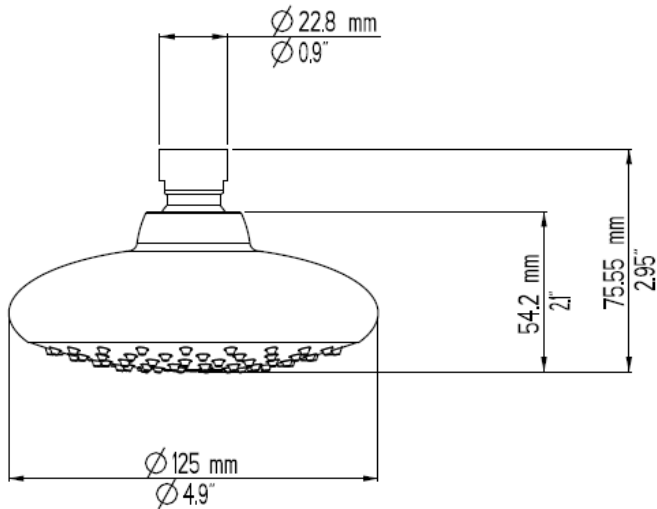

# HANSASKYJET Shower Head

5447 0100 0017

## Product Specification

Shower head (3 function)

**Flow Rate:**  
2.5gpm@80psi

**Finishes Offered:**  
Chrome