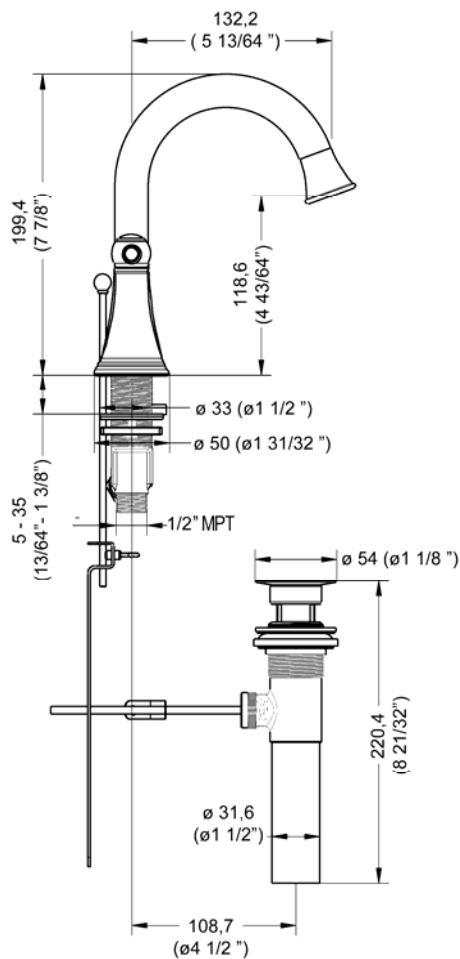

HANSACLASSIC Wide Spread Basin Mixer 5871 2101 XX17

Product Specification:

Three hole, two handle wide spread basin mixer
Pop-up waste
Flexible supply lines

Flow Rate:

1.3 gpm@60psi

Finishes Offered:

Chrome
Brushed Nickel