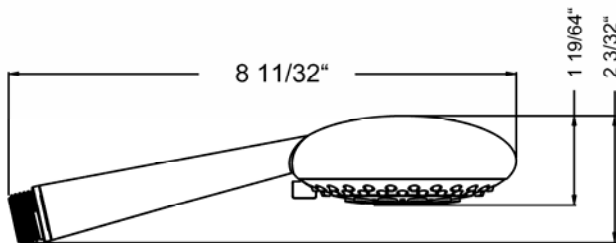

HANSASPACEJET Hand Shower

5451 0100 0017

Product Specification

Hand shower (3 function)

Flow Rate:

2.5gpm@80psi

Finishes Offered:

Chrome