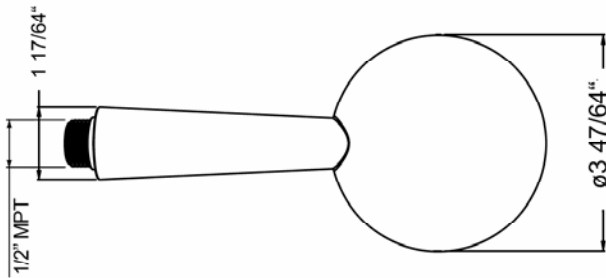

HANSASPACEJET Hand Shower

5451 0100 0017

Product Specification

Hand shower (3 function)

Flow Rate:

2.5gpm@80psi

Finishes Offered:

Chrome