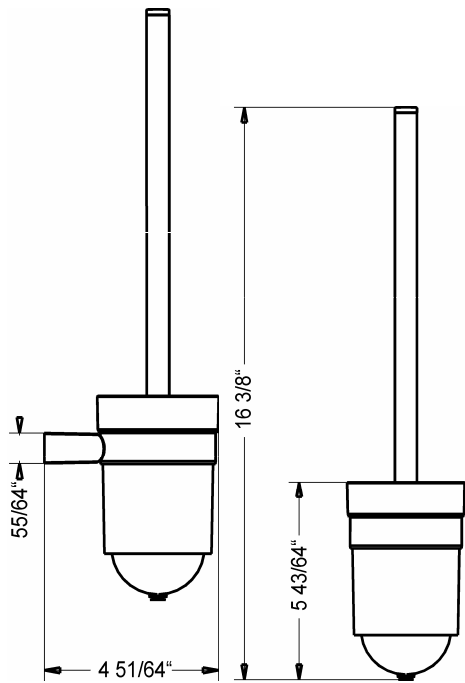

## HANSARONDA Style Toilet Brush Set 4333 0900 0017

### Product Specification

Toilet brush set  
With matte white glass

**Finishes Offered:**  
Chrome