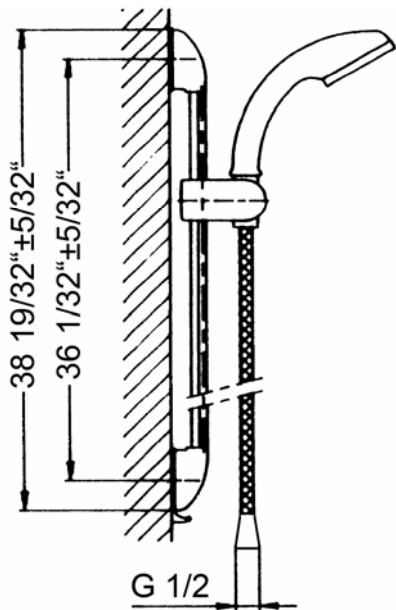

HANSA Sliding Wall Bar Kit

0458 0140 0017

Product Specification

Sliding wall bar kit
HANSAPREMIO wall bar 36"
HANSATRIJET-S hand shower
HANSAJET shower hose, 63"

Finishes Offered:
Chrome