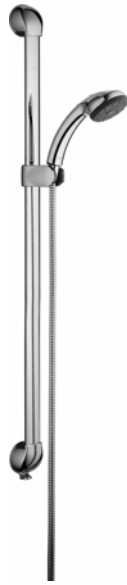

HANSA Sliding Wall Bar Kit

0458 0140 0017

Product Specification

Sliding wall bar kit
HANSAPREMIO wall bar 36"
HANSATRIJET-S hand shower
HANSAJET shower hose, 63"

Finishes Offered:
Chrome