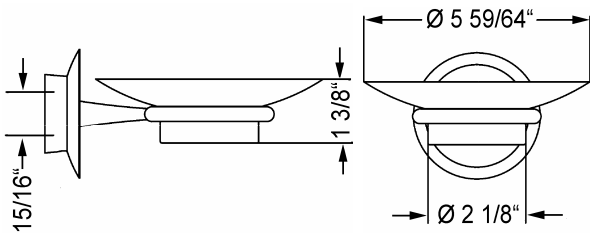

HANSAMURANO Soap Dish Holder 5627 0900 0017

Product Specification

Soap dish holder
with glass dish

Finishes Offered:

Chrome