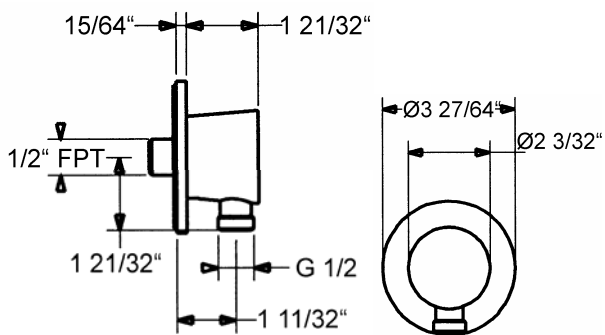

HANSAMURANO Wall Connection Elbow 5618 0100 0017

Product Specification

Wall connection elbow
 $1/2"$ FPT wall connection
 $1/2"$ hose connection

Finishes Offered:
Chrome