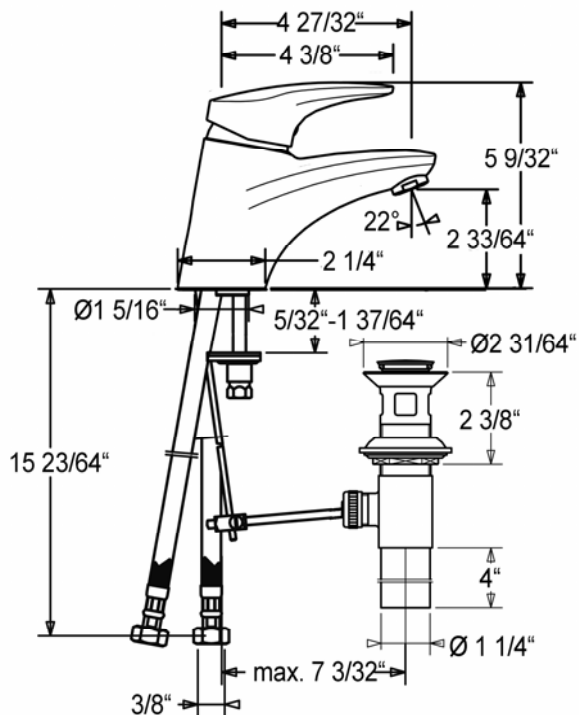

HANSAMIX Basin Mixer 0109 2273 0017

Product Specification

Single hole, single lever basin mixer
Pop-up waste
Flexible supply hoses

Flow Rate:

2.2 gpm@60psi

Finishes Offered:

Chrome