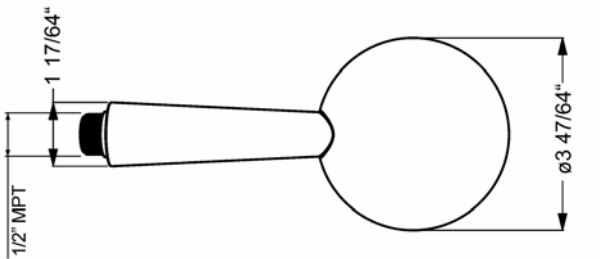

# HANSASPACEJET Hand Shower

5450 0100 0017

## Product Specification

Hand shower (1 function)

### Flow Rate:

2.5gpm@80psi