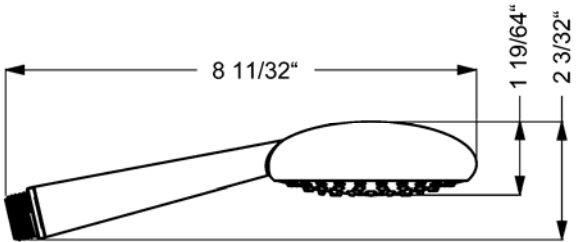

# HANSASPACEJET Hand Shower

5450 0100 0017

## Product Specification

Hand shower (1 function)

### Flow Rate:

2.5gpm@80psi