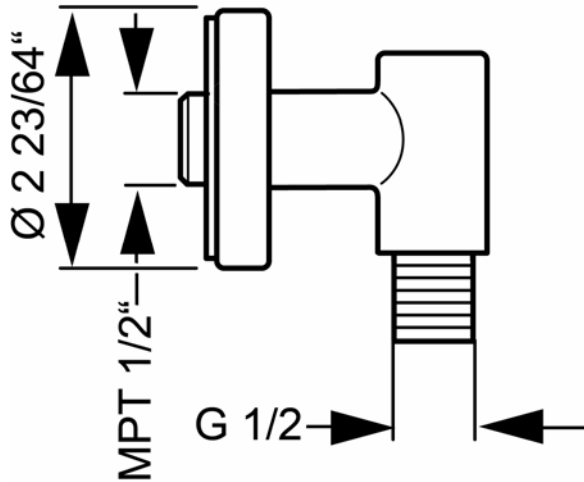

## HANSACLEAR Wall Connection Elbow 0442 0200 0017

### Product Specification

Wall connection elbow  $\frac{1}{2}''$   
Hose connection  $\frac{1}{2}''$

**Finishes Offered:**  
Chrome