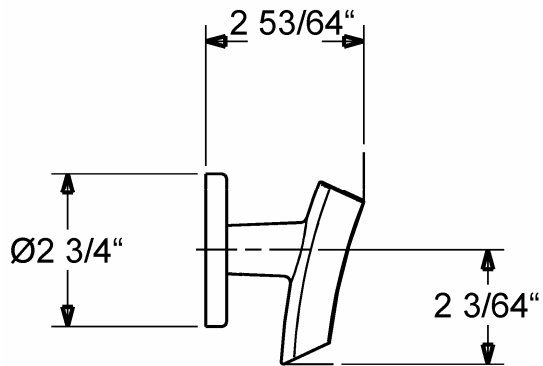

## HANSA2DAY Wall Mounted Hand Shower Holder 5403 0100 0017

### Product Specification

Wall mounted hand shower holder  
Fixed

**Finishes Offered:**  
Chrome