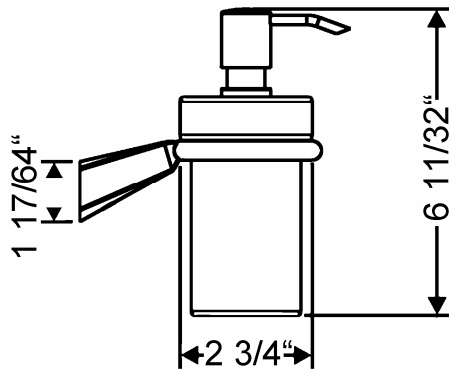

## HANSA Liquid Soap Dispenser 5430 0900 0017

### Product Specification

Liquid soap dispenser  
with clear glass