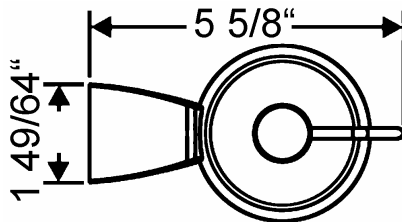

## HANSA Liquid Soap Dispenser 5430 0900 0017

### Product Specification

Liquid soap dispenser  
with clear glass