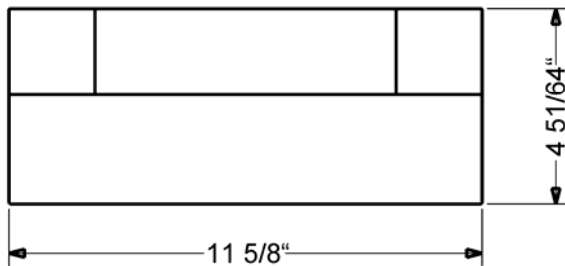

HANSACANYON Electronic Shower Mixer

0767 0101 0017

Product Specification

Trim kit for electronically controlled temperature pre-select shower mixer with integrated shut-off valve with diverter – automatic shower to bath reset
Adjustable mix water temperature