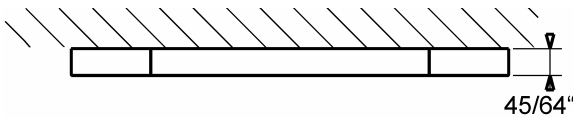

HANSACANYON Electronic Shower Mixer

0767 0101 0017

Product Specification

Trim kit for electronically controlled temperature pre-select shower mixer with integrated shut-off valve with diverter – automatic shower to bath reset
Adjustable mix water temperature

Finishes Offered:

Chrome

*Rough in valve 0772 0100 and concealed power supply unit 5828 0100 sold separately

**For code compliance use with remote pressure balance valve 0203 0100 0017