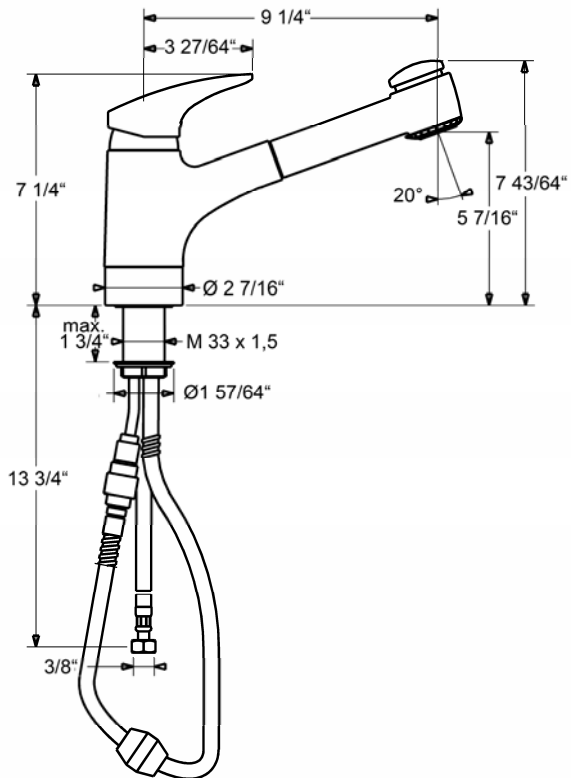

HANSAMIX Kitchen Pull-Out 0138 2273 0017

Product Specification

Single hole, single lever mixer with
swivel spout and pull out spray
Lockable spray mode

Flow Rate:

2.2 gpm@60psi

Finishes Offered:

Chrome