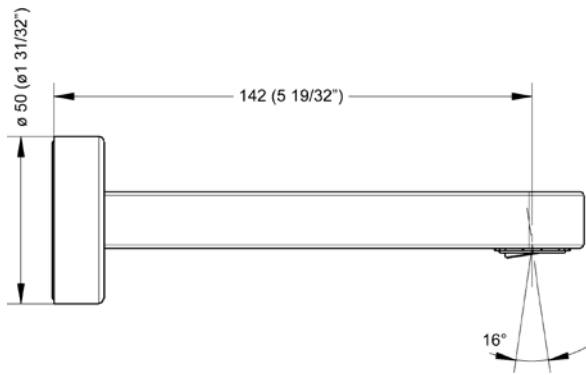

HANSAFORM Tub Spout 5893 2100 XX17

Product Specification:

Tub Spout
Laminar flow, swivel aerator
1/2" FPT connection

Flow Rate:

7 gpm@60psi

Finishes Offered:

Chrome
Brushed Nickel