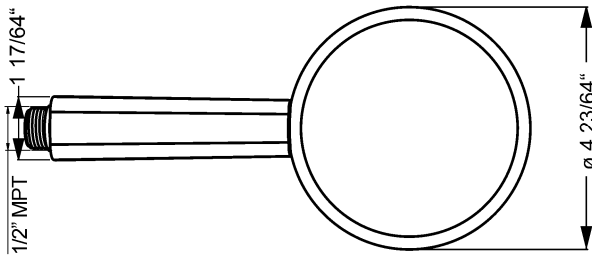

# HANSATECHNOJET Hand Shower

5442 0100 0017

## Product Specification

Hand shower (1 function)

**Flow Rate:**  
2.5gpm@80psi

**Finishes Offered:**  
Chrome