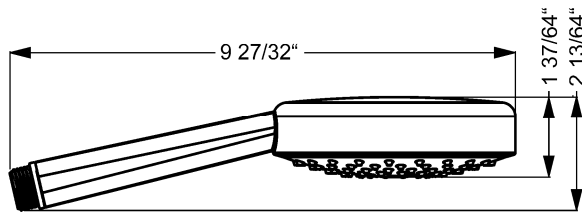

# HANSATECHNOJET Hand Shower

5442 0100 0017

## Product Specification

Hand shower (1 function)

**Flow Rate:**  
2.5gpm@80psi

**Finishes Offered:**  
Chrome