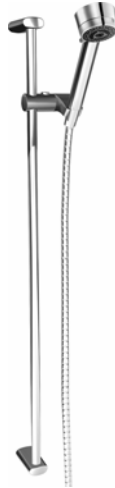

HANSARONDA Style Sliding Wall Bar Kit

4383 0190 0017

Product Specification

Sliding wall bar kit
HANSARONDA Style sliding wall bar, 36"
HANSAJET shower hose, 63"
HANSA hand shower (3 function)

Finishes Offered:
Chrome