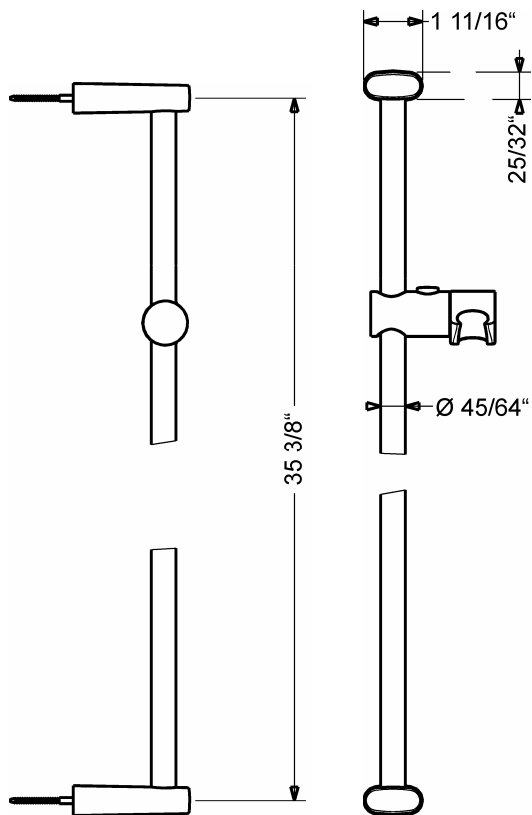

HANSARONDA Style Sliding Wall Bar Kit

4383 0190 0017

Product Specification

Sliding wall bar kit
HANSARONDA Style sliding wall bar, 36"
HANSAJET shower hose, 63"
HANSA hand shower (3 function)

Finishes Offered:
Chrome