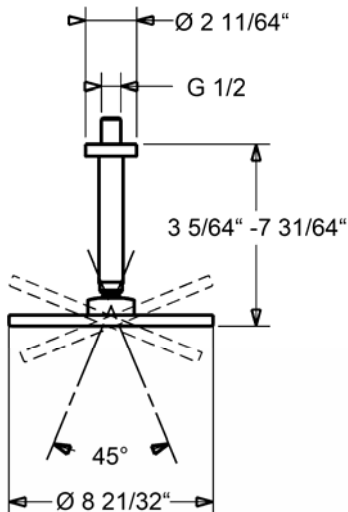

# HANSARAIN Shower Head

### Product Specification

Overhead shower, 1/2"  
with ceiling mount shower arm  
Can be cut to desired length 9 3/4" - 3 1/8"  
HANSAJETCLEAN technology  
Shower head, solid brass

**Flow Rate:**  
2.5 gpm@80psi