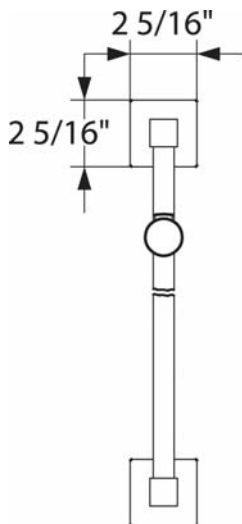

HANSAQUADRIS Sliding Wall Bar 5018 0100 0017

Product Specification

Sliding wall bar with swiveling hand shower holder
Length can be shortened

Finishes Offered:
Chrome