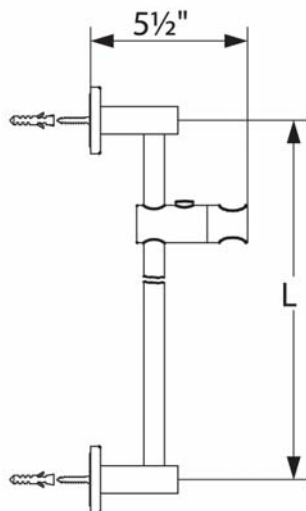

HANSAQUADRIS Sliding Wall Bar 5018 0100 0017

Product Specification

Sliding wall bar with swiveling hand shower holder
Length can be shortened

Finishes Offered:
Chrome