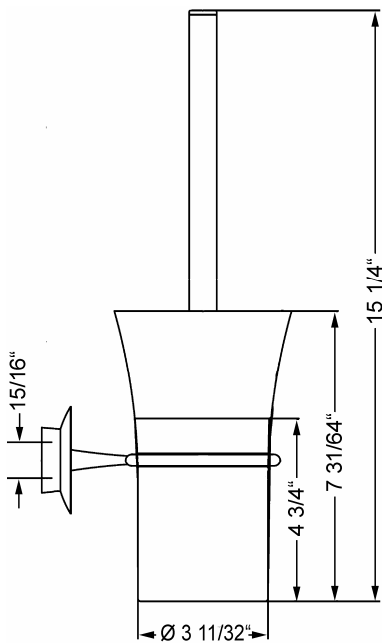

HANSAMURANO Toilet Brush Set 5625 0900 0017

Product Specification

Toilet brush set
with crystal / matte glass

Finishes Offered:
Chrome