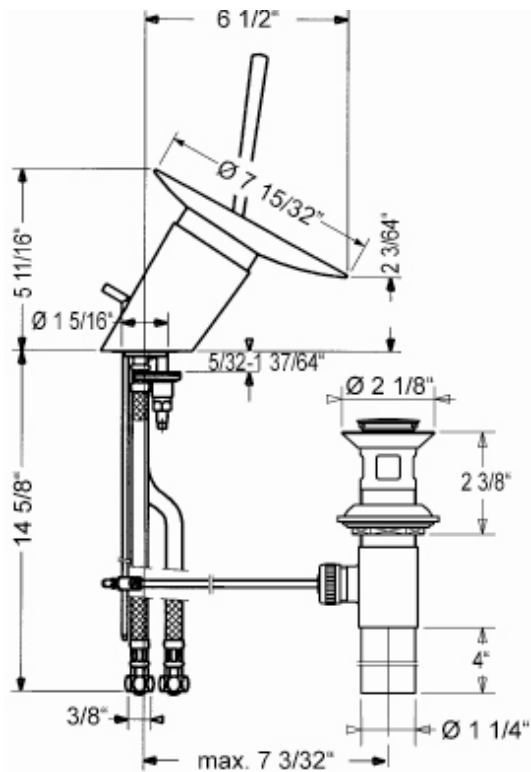

HANSAMURANO Basin Mixer 5609 2101 7817

Product Specification

Single-hole, single-lever basin mixer
With pop-up waste
With flexible supply hoses
* Glass dish coated with HANSAPERMATEC™

Flow Rate:
2.2 gpm@60psi

Finishes Offered:
Chrome, glass clear

* HANSAPERMATEC™ is an innovative coating which enables water to roll off easily and reduces build-up of deposits, for easy cleaning