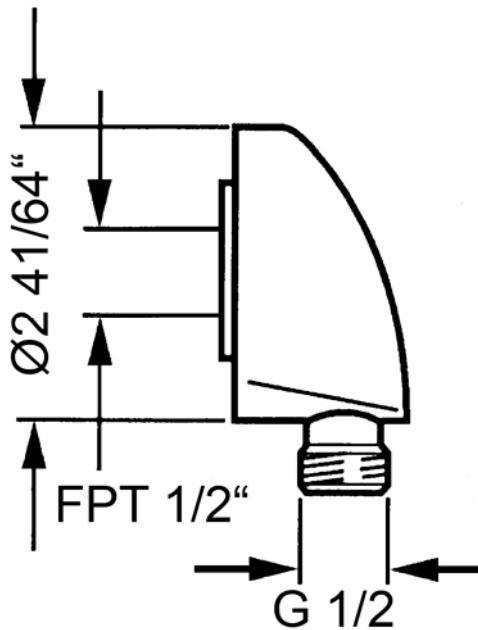

HANSAJET Wall Connection Elbow 0442 0100 0017

Product Specification

Wall connection elbow $\frac{1}{2}$ "
Hose connection $\frac{1}{2}$ "

Finishes Offered:
Chrome