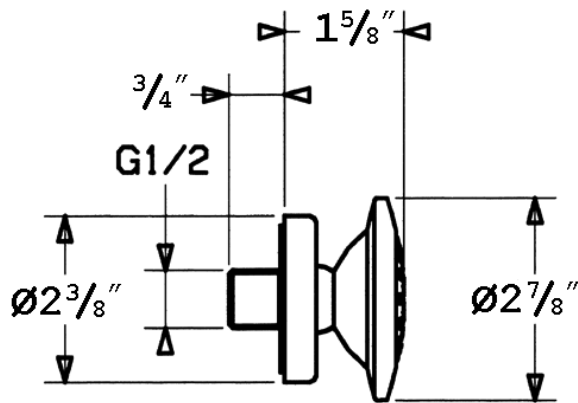

HANSANOVAJET Body Spray

0441 0200 0017

Product Specification

Body spray (1 function)
Connection $\frac{1}{2}''$

Flow Rate:
1.5gpm@80psi

Finishes Offered:
Chrome