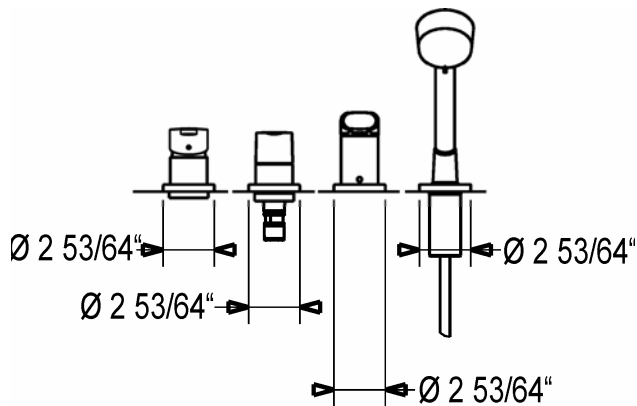

HANSARONDA Style Roman Tub Trim Kit 4312 2030 0017

Product Specification

4-hole roman tub trim kit

Flow Rate:

7gpm@60psi on tub spout
2.5gpm@60psi on hand shower

Finishes Offered:

Chrome

*Rough-in 5304 0200 sold separately