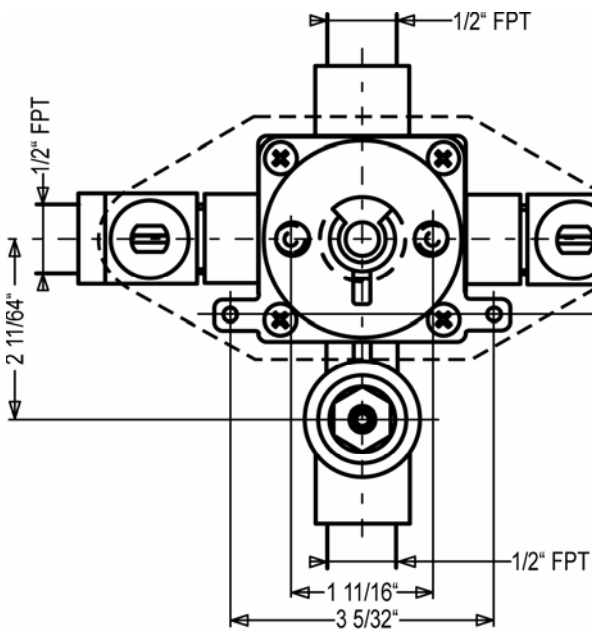

# HANSA 4 Port Pressure Balance Valve 5205 0100 0017

## Product Specification

4 Port pressure balance valve rough in, 1/2" with integrated diverter

**Flow Rate:**  
7gpm@60psi

\*Complete unit consists of rough-in and trim kit, to be ordered separately.