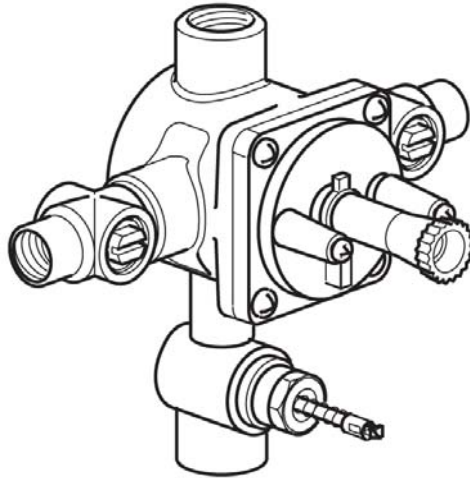

# HANSA 4 Port Pressure Balance Valve 5205 0100 0017

## Product Specification

4 Port pressure balance valve rough in, 1/2" with integrated diverter

**Flow Rate:**  
7gpm@60psi

\*Complete unit consists of rough-in and trim kit, to be ordered separately.