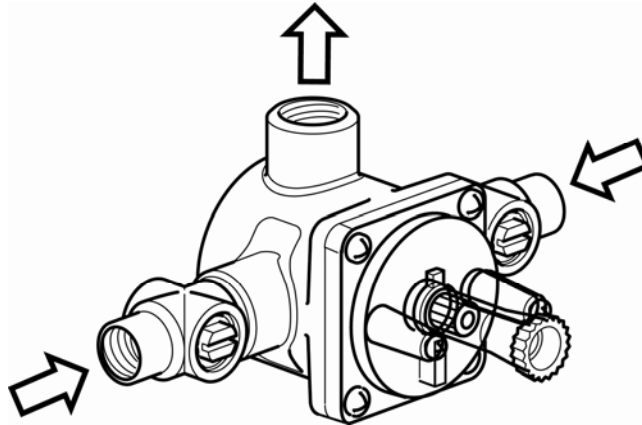

## HANSA 3 Port Pressure Balance Valve 5206 0100 0017

### Product Specification

3 Port pressure balance valve rough in, 1/2" without diverter

**Flow Rate:**  
7gpm @ 60psi

\*Complete unit consists of rough-in and trim kit, to be ordered separately.