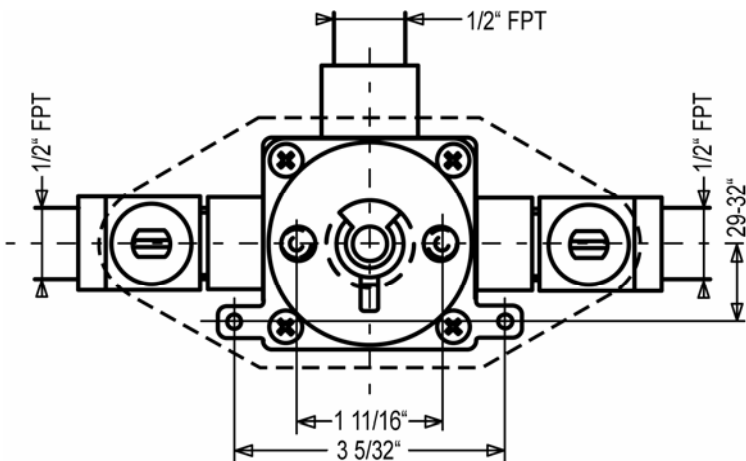

## HANSA 3 Port Pressure Balance Valve 5206 0100 0017

### Product Specification

3 Port pressure balance valve rough in, 1/2" without diverter

**Flow Rate:**  
7gpm @ 60psi

\*Complete unit consists of rough-in and trim kit, to be ordered separately.