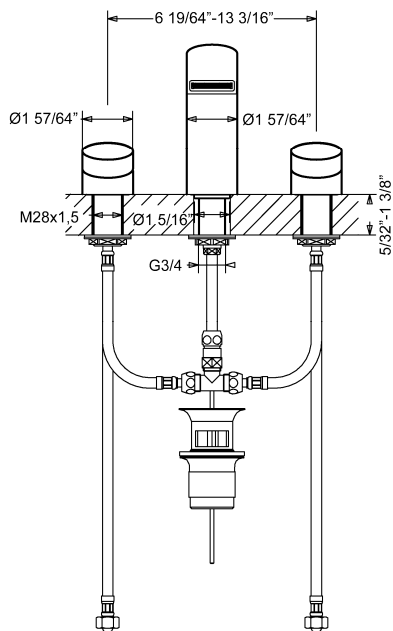

HANSASTELA Wide Spread Basin Mixer 5720 2203 0017

Product Specification

Three hole, two handle wide spread basin mixer
with HANSAFLOW cascade stream spout
Pop-up waste
Flexible supply hoses

Flow Rate:
1.3 gpm@60psi