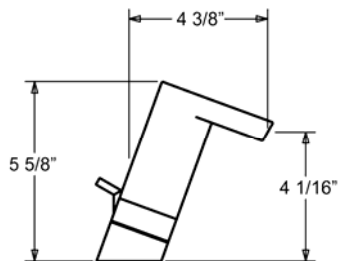

HANSASTELA Wide Spread Basin Mixer 5720 2203 0017

Product Specification

Three hole, two handle wide spread basin mixer
with HANSAFLOW cascade stream spout
Pop-up waste
Flexible supply hoses

Flow Rate:
1.3 gpm@60psi