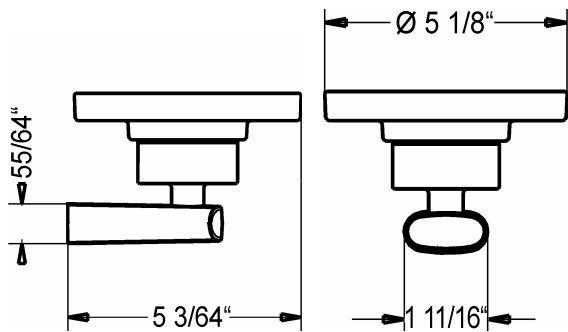

HANSARONDA Style Soap Dish Holder 4320 0900 0017

Product Specification

Soap dish holder
with clear crystal dish

Finishes Offered:

Chrome