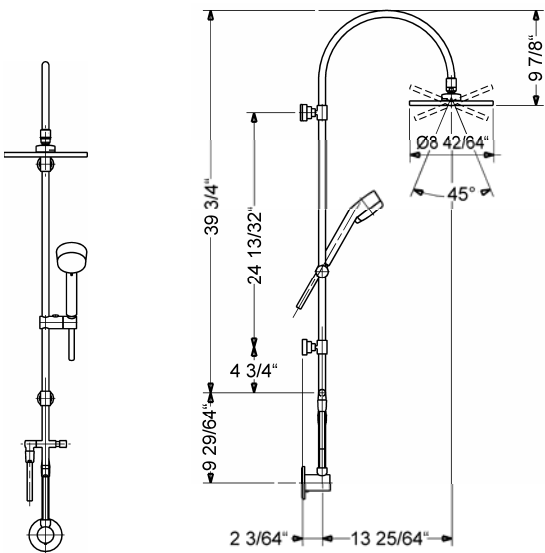

HANSAJET Shower System

5166 0100 0017

Product Specification

Shower system
with direct connection to wall connection elbow
with HANSARAIN overhead shower
HANSA hand shower
and HANSA wall connection elbow 5118 0100

Flow Rate:
2.5gpm@80psi

Finishes Offered:
Chrome