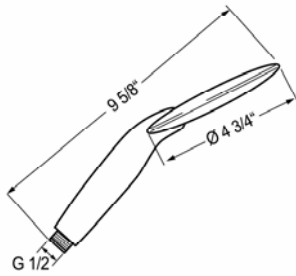

HANSAPUREJET Mono Hand Shower

0431 0200 0017

Product Specification

Hand shower (1 function)
Limescale protection technology

Flow Rate:
2.5gpm@80psi

Finishes Offered:
Chrome