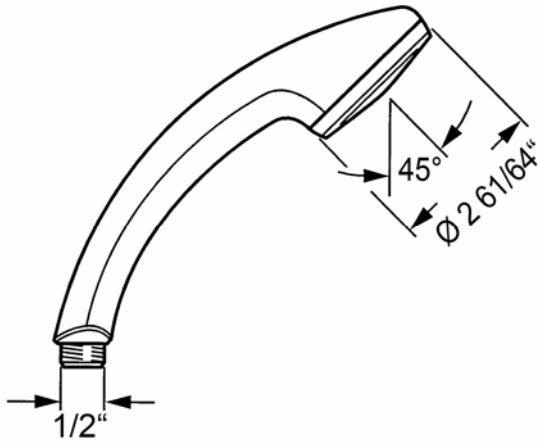

HANSAPROJET Hand Shower 0430 0100 0017

Product Specification

Hand shower (1 function)
HANSAJETCLEAN technology

Flow Rate:
2.5gpm@80psi

Finishes Offered:
Chrome