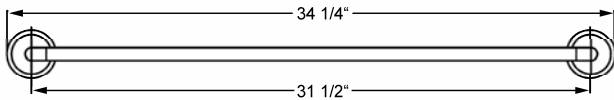

## HANSAMURANO Bath Towel Bar 5634 0900 0017 31 1/2" Length

### Product Specification

Bath towel bar

**Finishes Offered:**  
Chrome