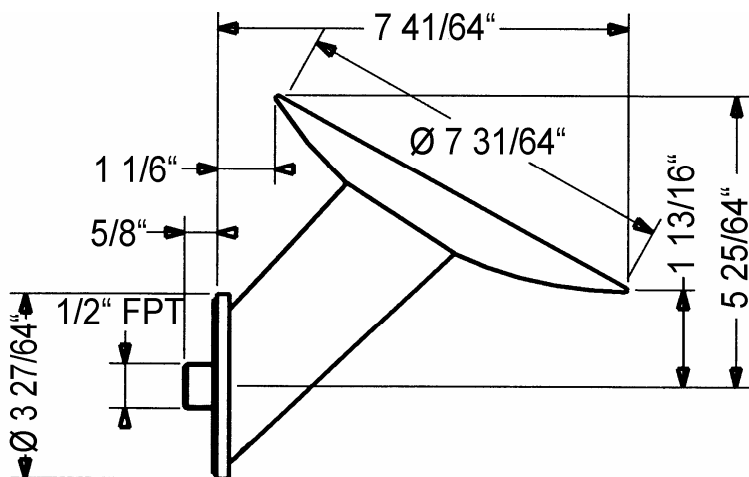

HANSAMURANO Tub Spout / Shower Head 5617 0100 7817

Product Specification

Wall mounted tub spout / shower head
1/2" FPT connection
***Glass dish Hansapermatec coated

Flow Rate:

5.3gpm@60psi max. for tub spout
2.5 gpm@60psi for shower head