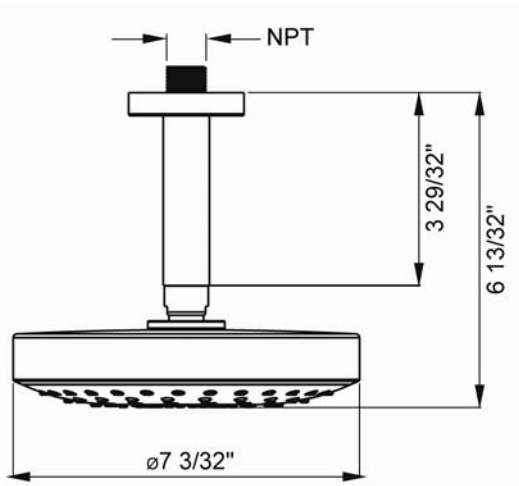

HANSATECHNOJET Shower Head

5197 0200 0017

Product Specification

Overhead shower 1/2"
With ceiling mount shower arm
HANSAJETCLEAN technology

Flow Rate:
2.5 gpm @ 80psi

Finishes Offered:
Chrome