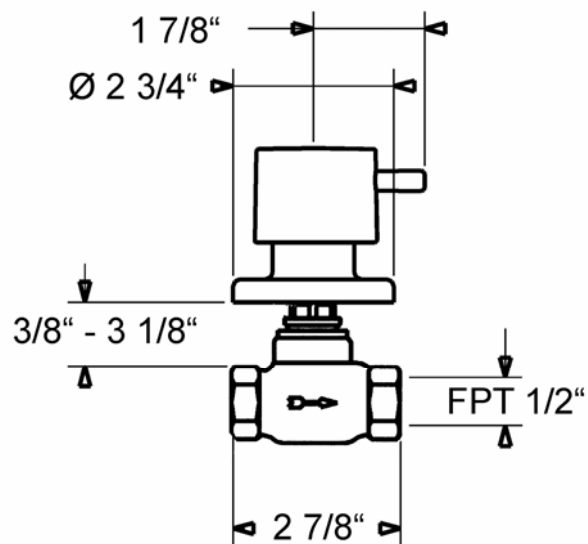

## HANSA 1/2" Volume Control Valve 0225 0100 0017

### Product Specification

Volume control rough-in with ceramic disc cartridge  
1/2" FPT  
Installation depth 1 3/8"-2 3/4"

**Flow Rate:**  
9.2gpm@60psi

\*Complete unit consists of rough-in and trim kit, to be ordered separately.