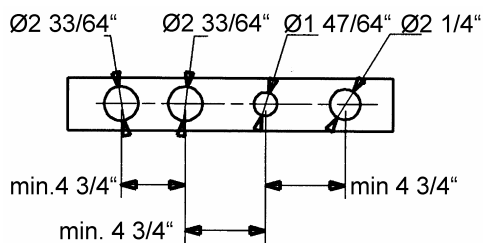

HANSA Roman Tub Rough in Kit 5304 0200 0017

Product Specification

Roman tub rough-in kit
4-hole single lever with diverter
for individual deck mounting

Flow Rate:

7gpm@60psi on tub spout
2.5gpm@60psi on hand shower

*Complete unit consists
of rough-in and trim kit,
to be ordered separately.