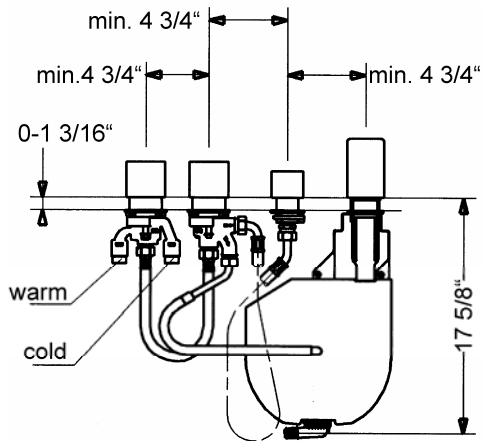

HANSA Roman Tub Rough in Kit 5304 0200 0017

Product Specification

Roman tub rough-in kit
4-hole single lever with diverter
for individual deck mounting

Flow Rate:

7gpm@60psi on tub spout
2.5gpm@60psi on hand shower

*Complete unit consists
of rough-in and trim kit,
to be ordered separately.